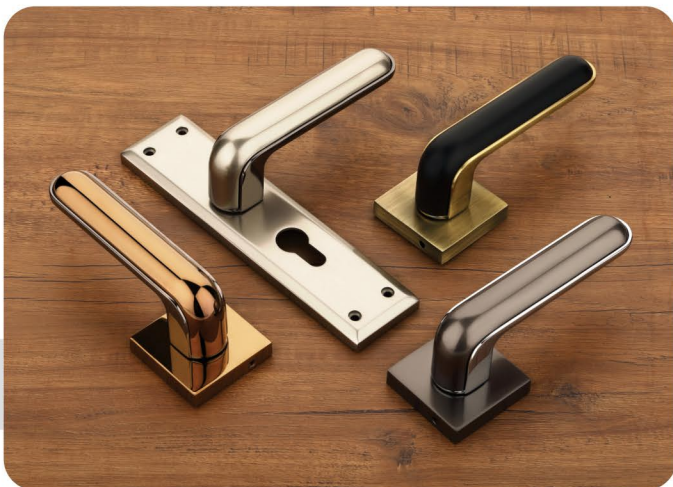

SM-2197

Finish : Satin/CP, BN/Satin, RG/BN,
Antique/Z. Black