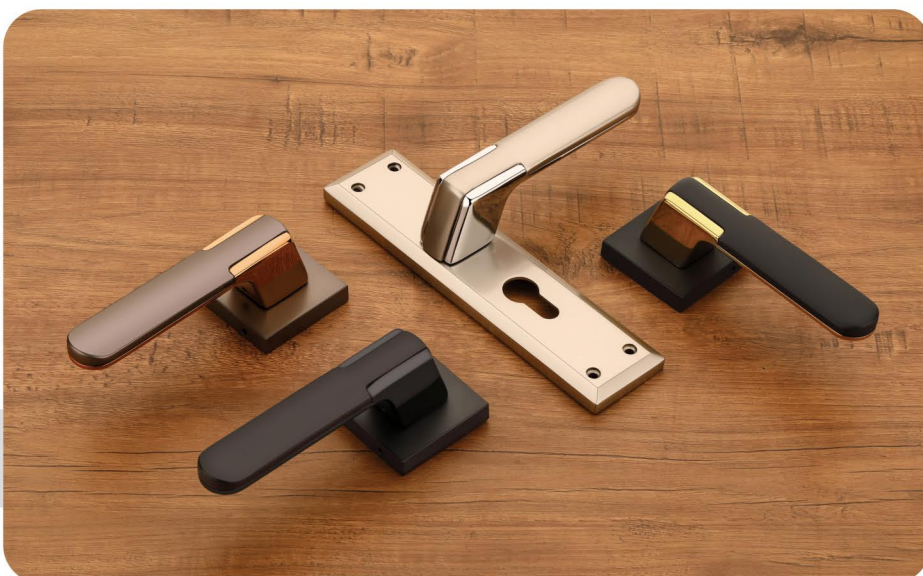

SM-2227

Finish

Satin / CP

PVD RG / BMS

PVD Gold / Z. Black

PVD Black / Z. Black