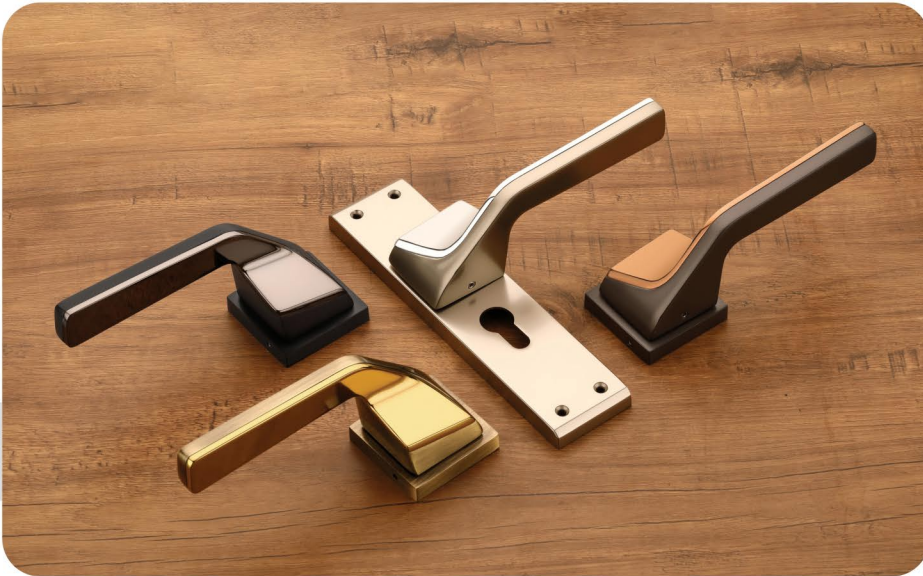

SM-2257

Finish

Satin / CP

BMS/PVD RG

BA/PVD Gold

Z. Black / N. Black

SM-2258

Finish