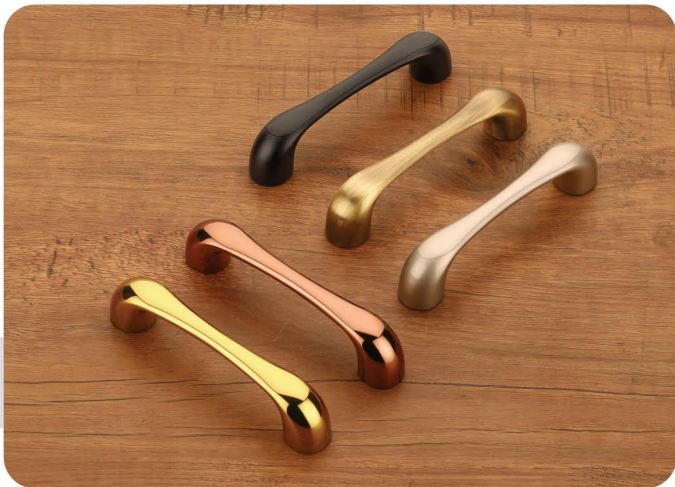

Run-68

Size in mm : 96 / 160 / 224 / 288
Finish : Satin, Z. Black, BA, Gold, RG