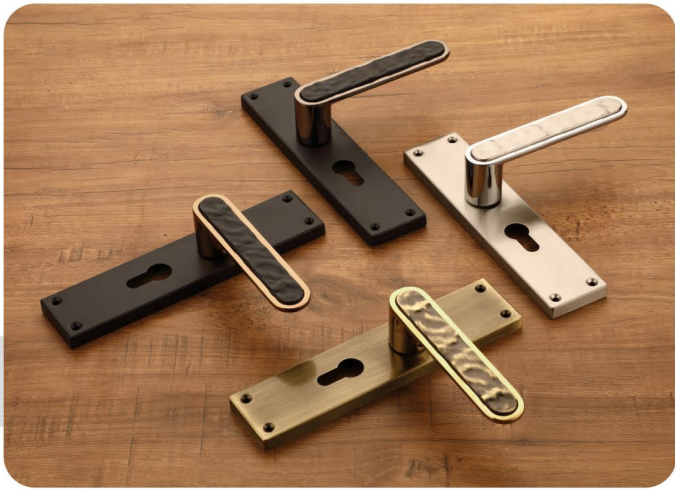

SM-6013

Finish :

SM-6014

Finish :

Brass
Rose & Mortise
Handles

BS-1007

BS-1001

Finish