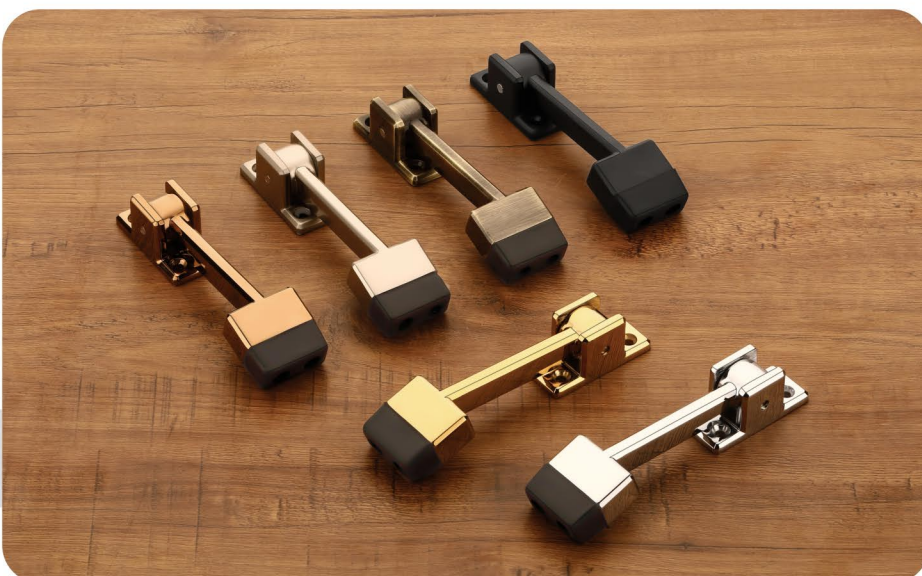

Door Stopper-6

Finish

CP

Satin

B. Satin

BA

PVD RG

PVD Gold

Z. Black