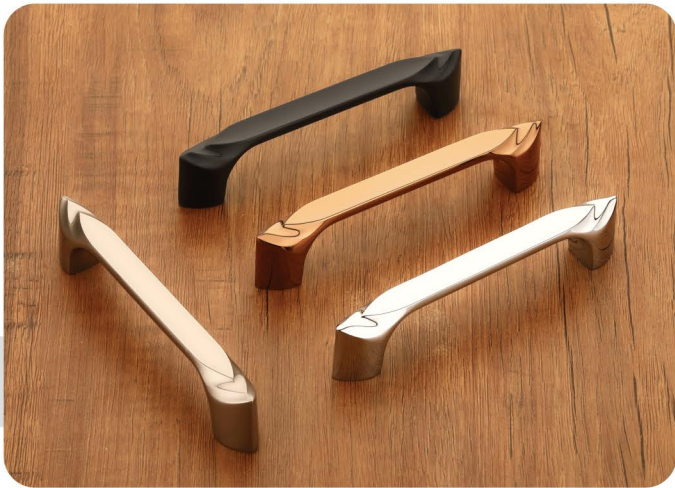

Run-66

Size in mm : 96 / 160 / 224 / 288
Finish : CP, Satin, Z. Black, RG