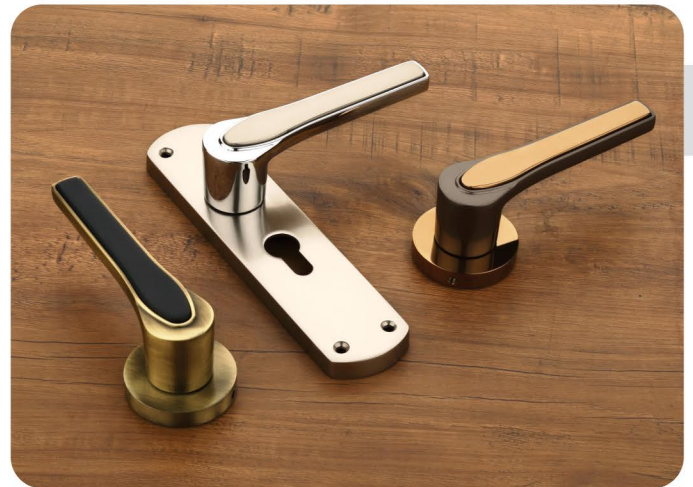

SM-2196

Finish : Satin/CP, RG/B. Satin, Antique/Z. Black