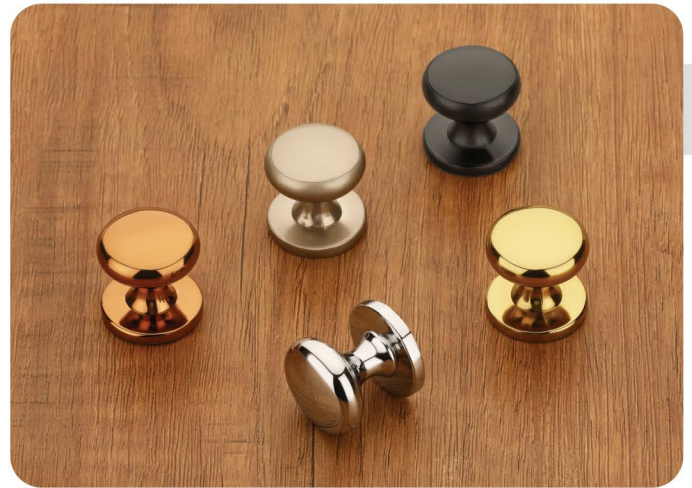

S-203 Finish : CP, Satin, Z. Black, Gold, RG