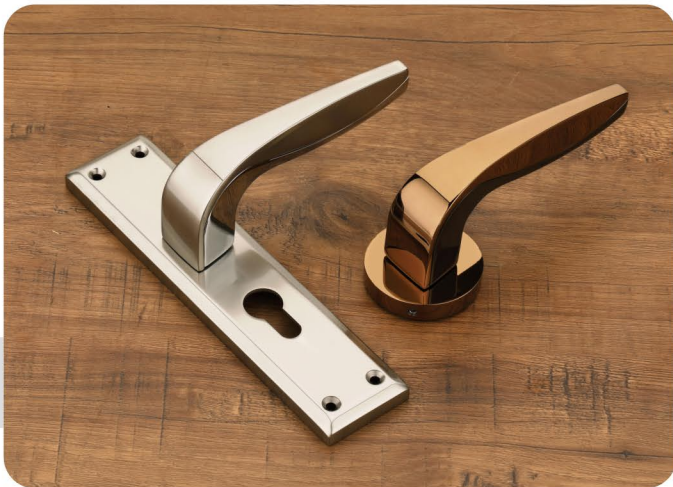

SM-2186

Finish : Z. Black/Gold, Satin/CP,
PVD RG/N. Black, Antique/Z. Black

SM-2189

Finish : Satin/CP, RG/B. Satin

SM-2191

Finish : Satin/CP, BN/Z. Black, RG/Qubic
Antique/Z. Black, PVD RG/PVD Black, PVD RG/White