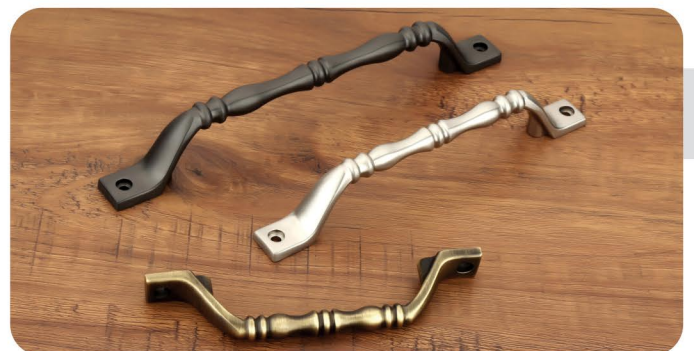

Run-41

Size in mm : 96 / 128 / 160 / 224
Finish : CP/TT

Run-42

Size in mm : 96 / 128 / 160
Finish : CP/TT, Satin, BA, RG

Run-43

Size in mm : 96 / 128 / 160
Finish : CP/TT, BA, Satin, B. Satin

Run-44

Size in mm : 96 / 128 / 160
Finish : CP, BA, B. Satin