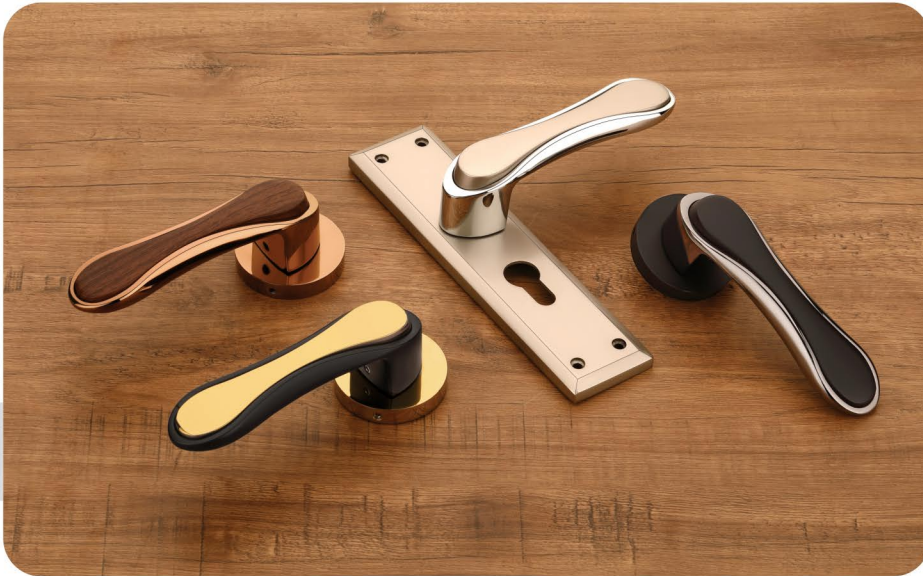

SM-2225

Finish

Satin / CP

Z. Black / N. Black

PVD RG / Qubic