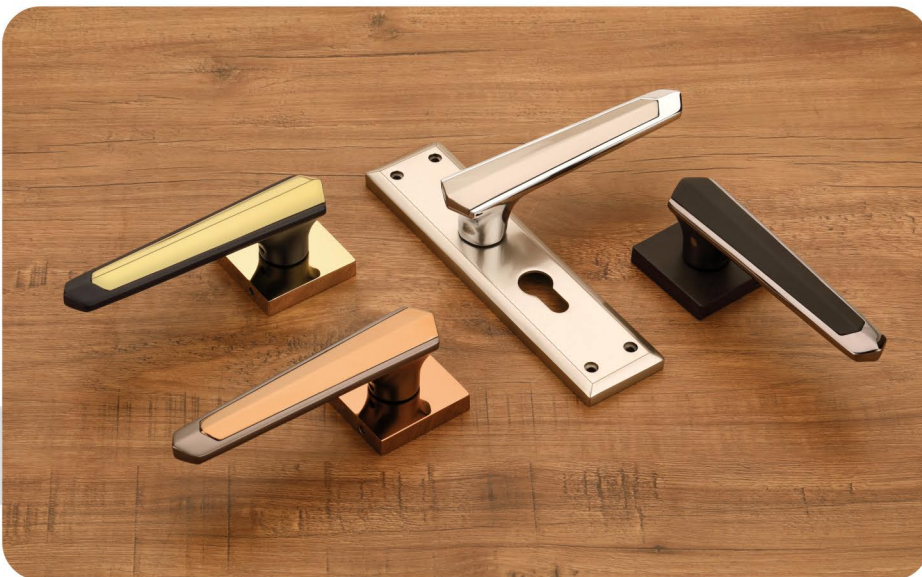

SM-2217

Finish

Satin / CP

Z Black / Gold

PVD RG / BMS

BN / Z. Black