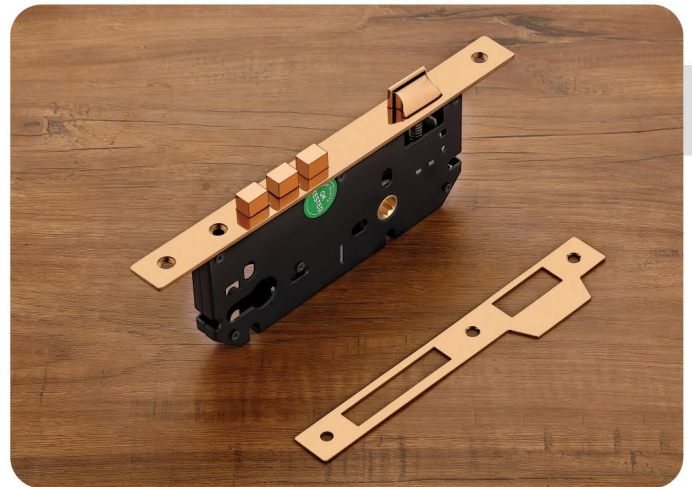

Lock Body

Size in mm : 50x85 / 60x85
Finish : PVD RG