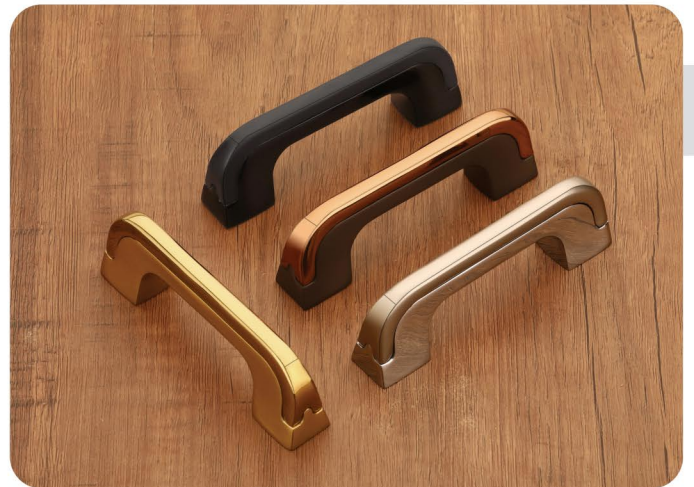

R-206

Size in mm : 96 / 160 / 224 / 288
Finish : CP/Satin, BSM/RG, Z. Black/C.Black
Gold Matt/Gold