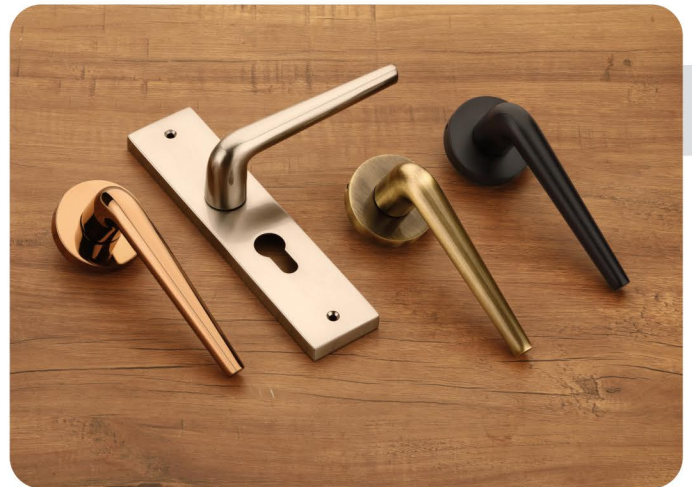

SM-3029

Finish : SS, BA, Z. Black, PVD RG