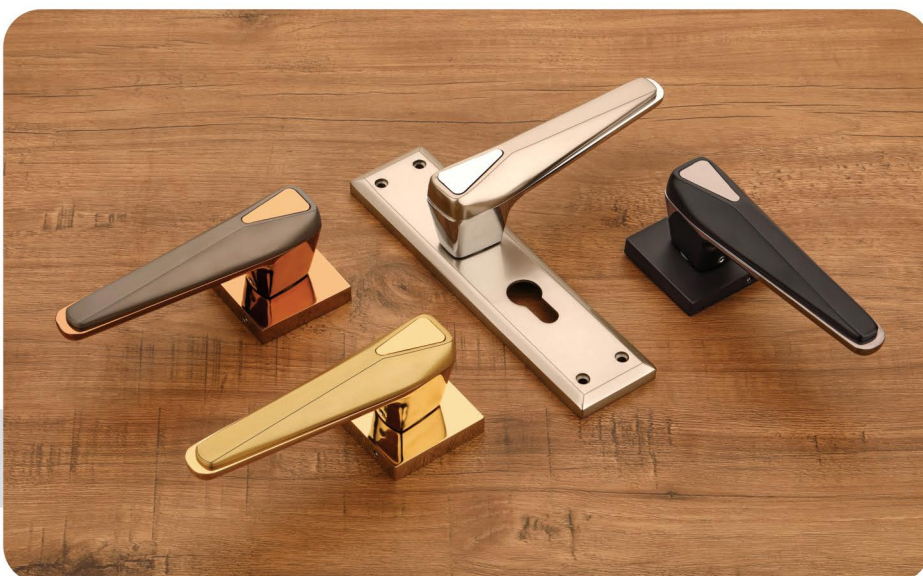

SM-2224

Finish

Satin / CP

BA / Z. Black

PVD RG / B. Satin