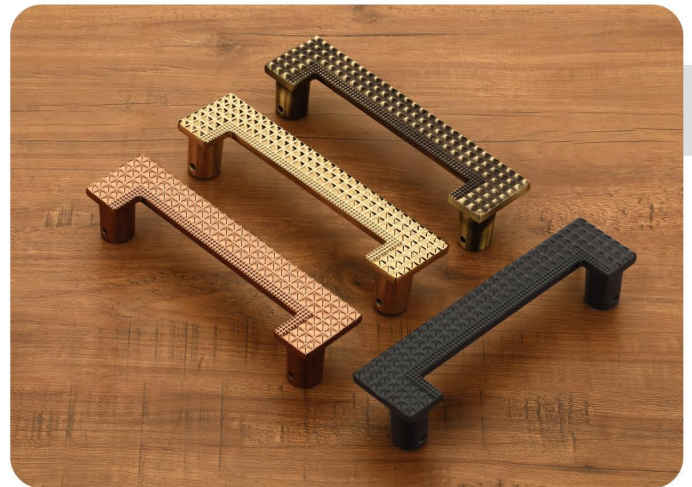

S-617

Size in mm : 96 / 160
Finish : PVD Gold, PVD RG, BA, Z. Black