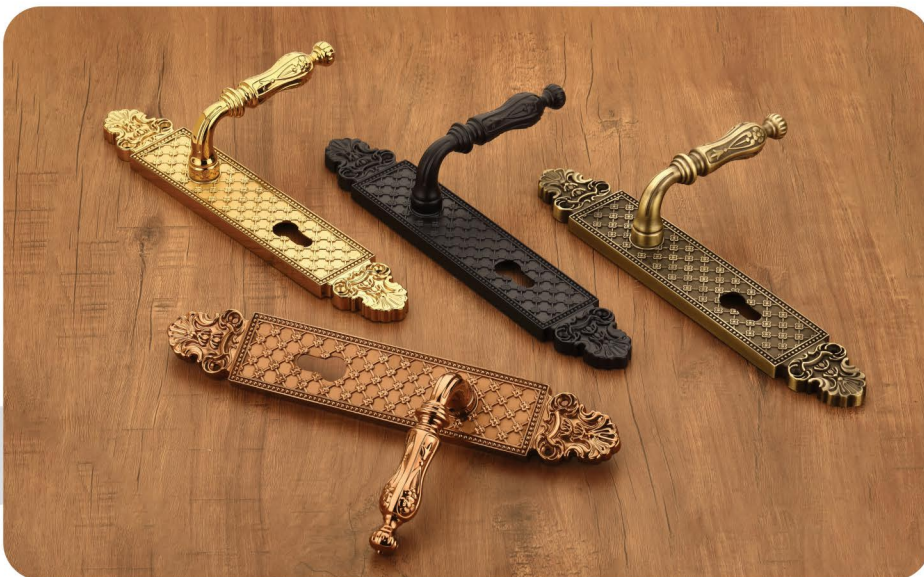

SM-2262

Finish

PVD Gold

PVD RG

BA

Z. Black