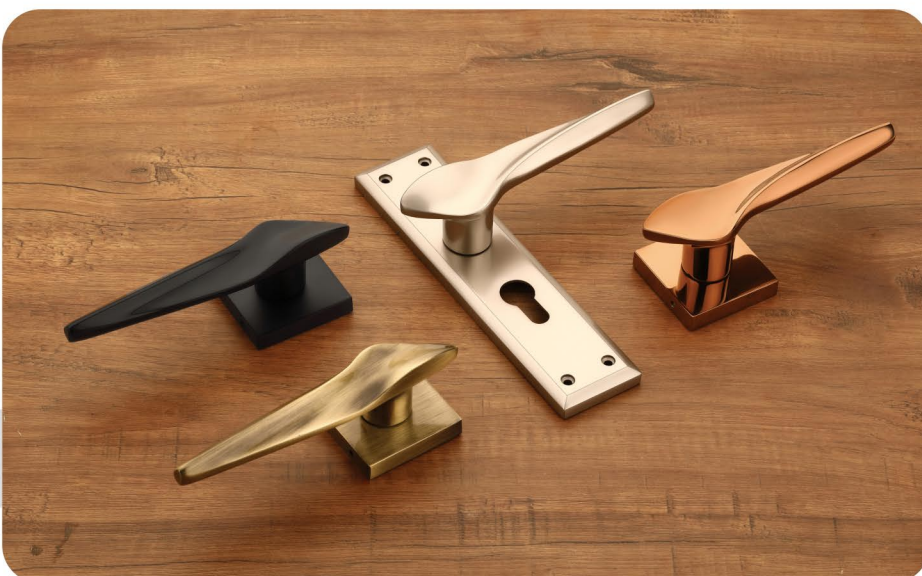

SM-2254

Finish

Satin

Z. Black

BA

PVD RG