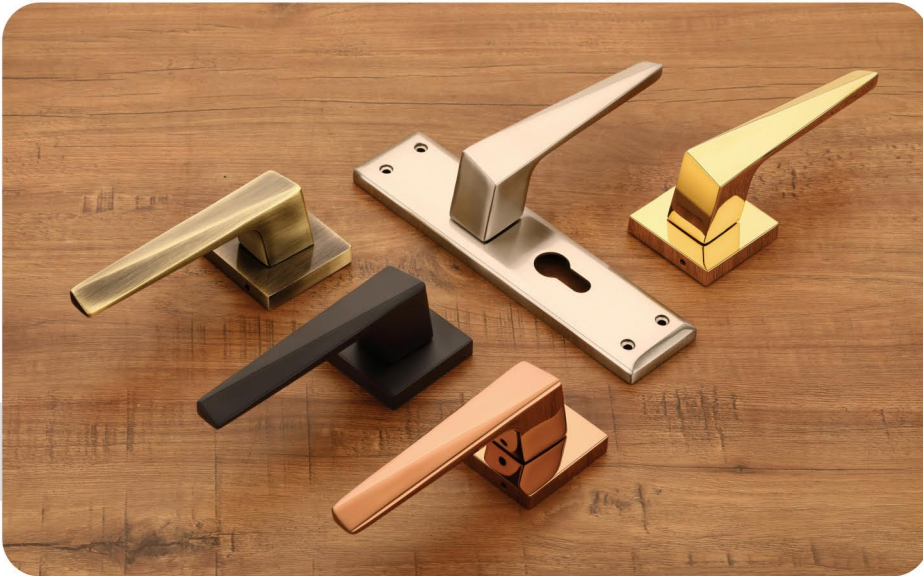

SM-2248

Finish

SS

Z. Black

BA

PVD Gold

PVD RG