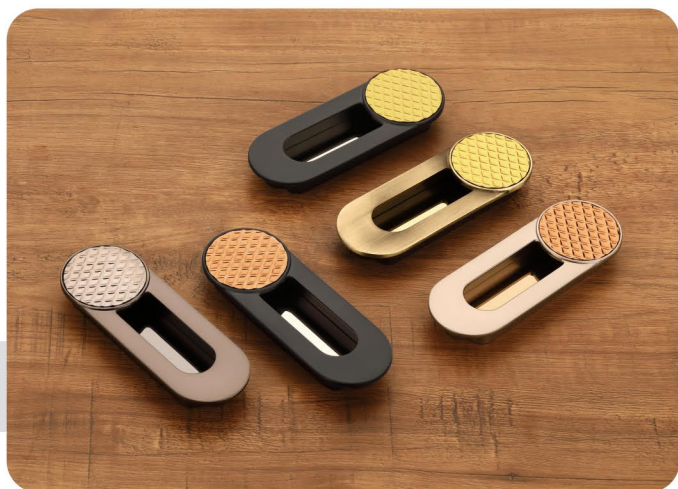

Conceal-22

Size in mm : 96 / 160 / 224
Finish : Satin, Gold, RG, Black Nickel

Conceal-23

Size in mm : 96 / 160 / 224 / 288
Finish : CP/Satin, B. Nickel/Black
Black/Gold, Black/RG

Conceal-24

Size in mm : 128 / 192 / 256 / 320 / 450
Finish : Satin, Z. Black, PVD RG, PVD Gold

Conceal-25

Size in mm : 96 / 160 / 224 / 320
Finish : Satin, PVD RG, PVD Gold, Z. Black

Conceal-26

Size in mm : 96 / 160 / 224
Finish : Black/RG, Black/Gold
Satin/RG, BA/Gold, B. Satin/B. Nickel

Conceal-27