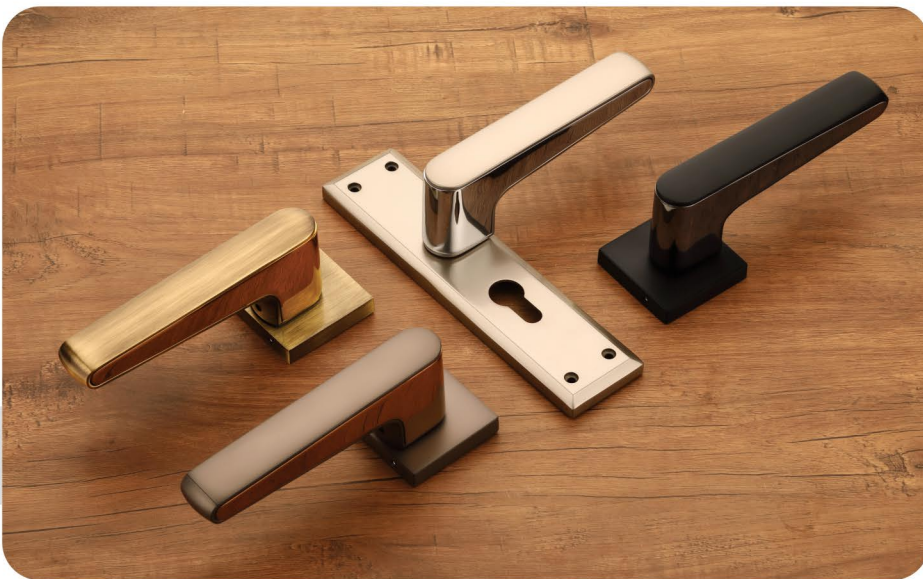

SM-2259

Finish

Satin / CP
BA/ PVD Gold
BMS/ PVD RG
Z. Black/PVD Black