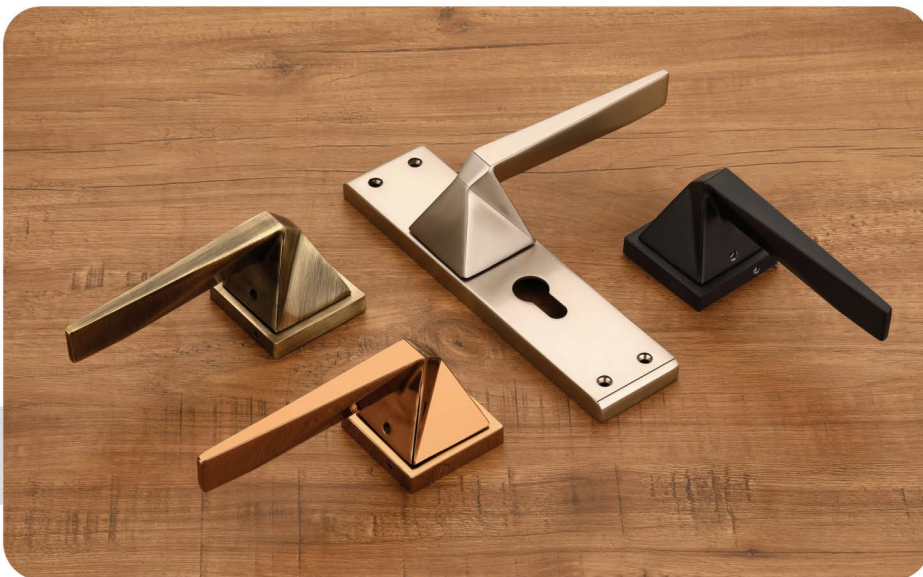

SM-2223

Finish

Satin

Z. Black

BA

PVD RG

PVD Gold