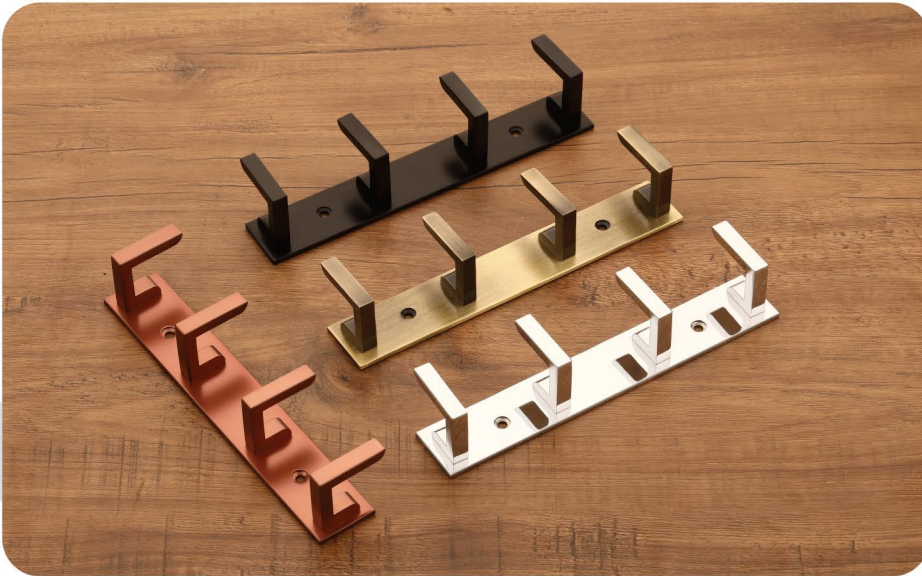

Allu. Tower Bolt 12mm 1 Pices Size in Inch : 4" to 24"
Finish : S.S., BA

Allu. Xylo Tower Bolt Size in Inch : 4" to 24"
Finish : S.S. / PVD RG, PVD Gold, Z. Black

Alu. Super Marble Size in Inch : 4" to 24"
Finish : S.S. / PVD RG, PVD Gold, Z. Black

Tower Bolt 10mm Size : 3" / 4" / 6" / 8" / 10" / 12" / 18"
12mm Size : 4" / 6" / 8"

L-Tower Bolt (Brass) Size in Inch : 4" / 6" / 8"

L-Tower Bolt (s.s.) Size in Inch : 4" / 6" / 8"

L-Hook

Size

4 / 6 / 8 Hook