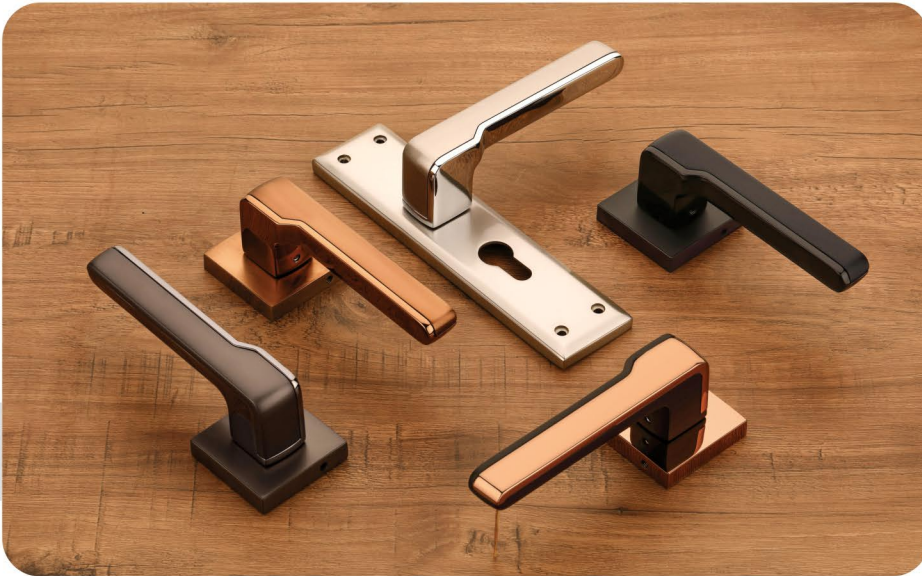

SM-2216

Finish

Satin / CP

Z Black / RG

PVD RG / RG Matt

Z. Black / PVD Black

BN / BMS