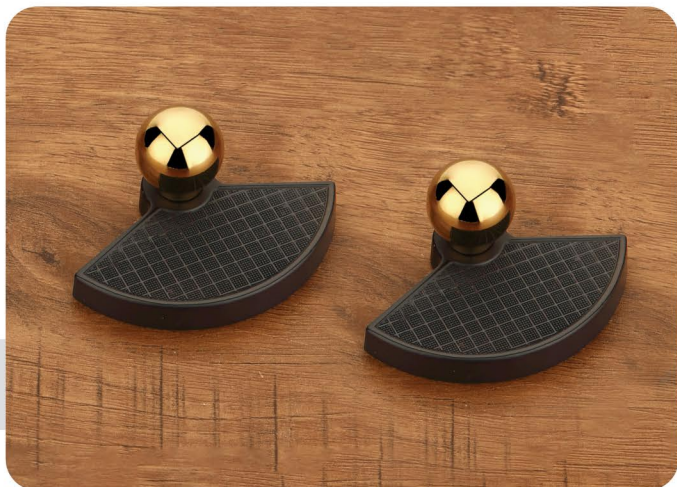

RG / RG Matt

PVD RG / White

Drawer Knobs

S-166

Finish : CP/Satin, BN/Black, RG/Qubic

S-167

Finish : CP/Satin, RG/Black

S-168