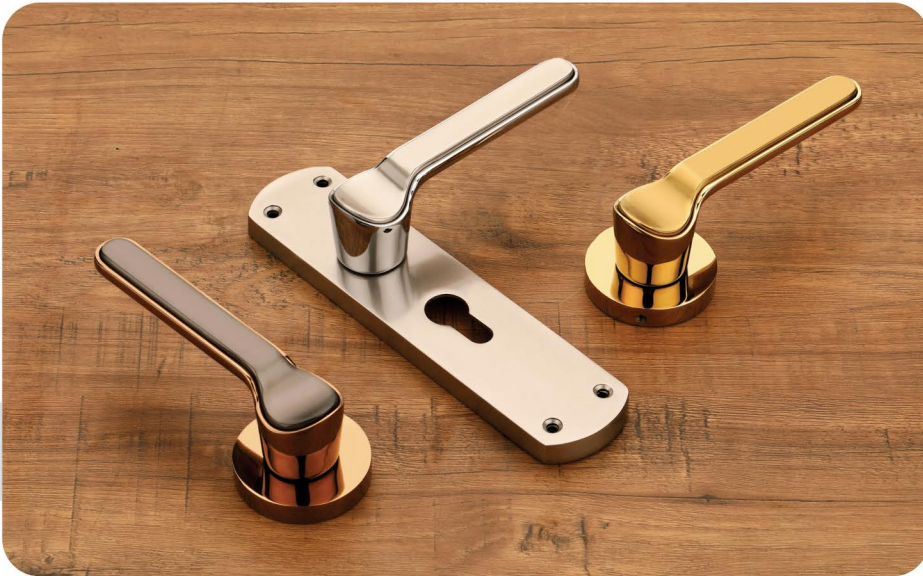

SM-2203

Finish

Satin / CP

PVD Gold / Gold Matt

PVD RG / BMS