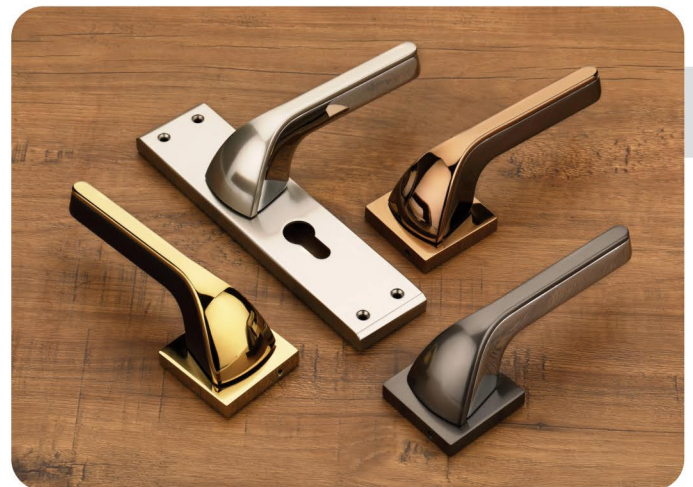

SM-2194

Finish : Satin/CP, RG/B. Satin

SM-2196

Finish : Satin/CP, RG/B. Satin, Antique/Z. Black

SM-2197

Finish : Satin/CP, BN/Satin, RG/BN,
Antique/Z. Black

SM-2199

Finish : Satin/CP, PVD RG/BMS,
Satin/B. Satin, PVD Gold/Z. Black