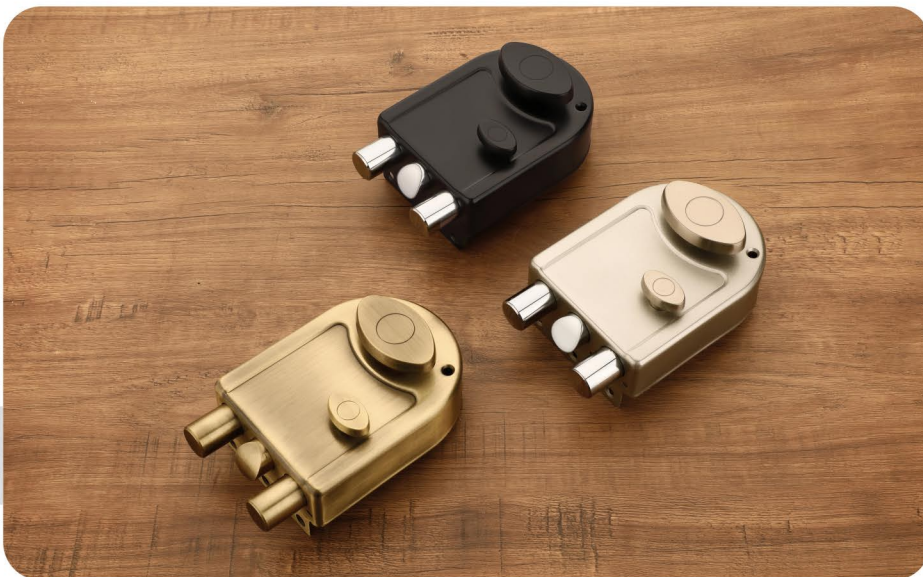

MT-02

Tribolt with Latch
One side key-Knob

Finish

NS

BA

Z. Black

MT-03

Nano Tribolt Dead Bolt
One Side Key-Knob