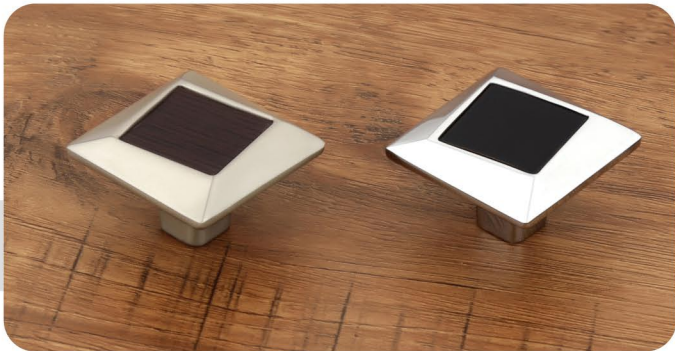

Finish : Satin, BA, RG

S-151

Finish : Satin, BA, Copper

S-152

Finish : Satin, BA

S-153

Size in mm : Cp/Black, Satin/Wengi

S-154