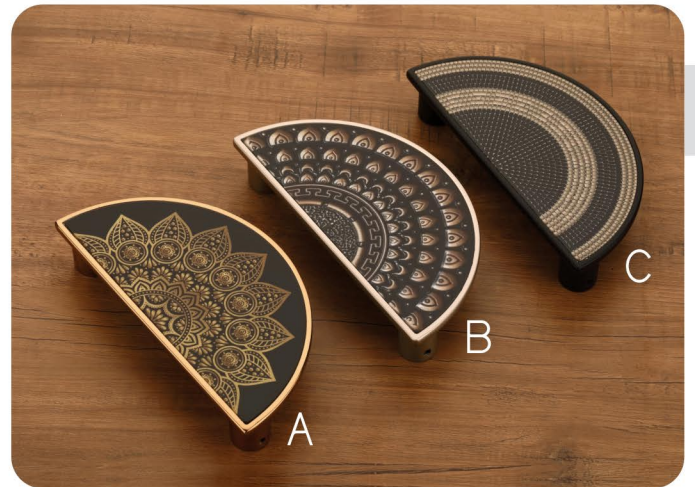

Size in mm : 96
Finish : RG, BA

S-604

Size in mm : 96
Finish : RG, BA, Copper, Gold

S-607

Size in mm : 160
Finish : BA

S-611

Size in mm : 160
Finish : Satin, Black, PVD RG, PVD Gold

S-612